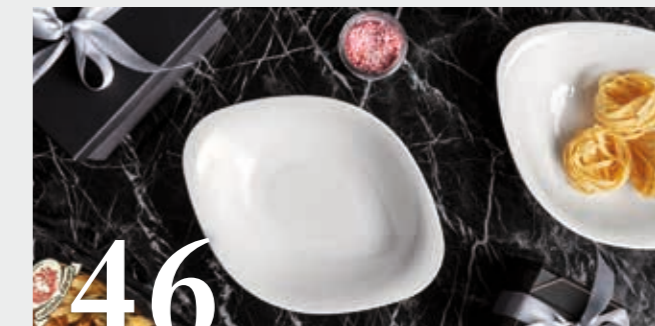

46

FOOD SPECIALS

Vapiano	48
Pasta Passion	50
Pizza Passion	51
BBQ Passion	52
Soup Passion	53
Artesano	54